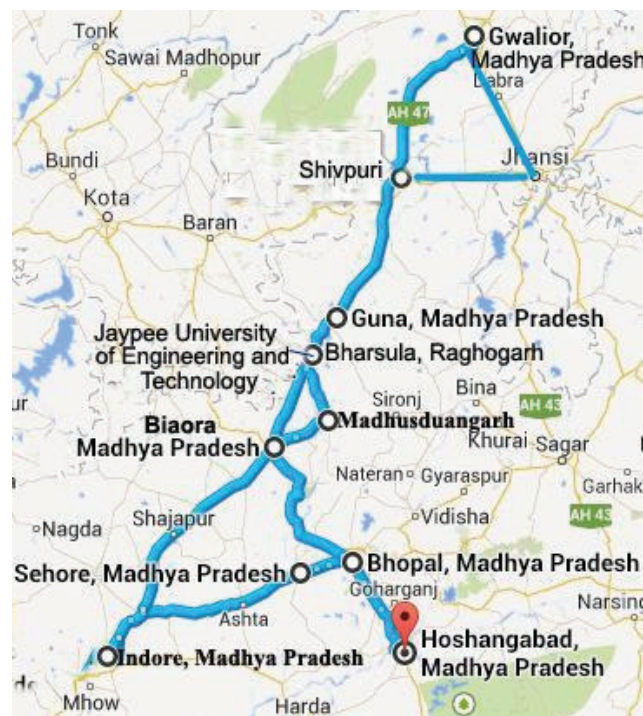

Reach JUET by Road

It is well connected with the Road and situated on the National Highway No. 3 Agra-Bombay National Highway (A-B Road). You can get frequent bus services from Gwalior & Jhansi (Via Shivpuri) to Guna. From Guna take any local transport (Bus/ Taxi) to JUET (Jaypee University) which is about 32 km from Guna Bus Stand.

If you are travelling from Indore or Bhopal side, take Bus going to Guna/ Gwalior. The University is on the right hand side which is about 30 KM from Binaganj and 61 km from Biaora and is 5 km before Vijaiapur (GAIL/NFL).

Note:- Direct Bus service to Guna/University is available from Bhopal, Indore, Gwalior, Kanpur, Jhansi & Shivpuri.